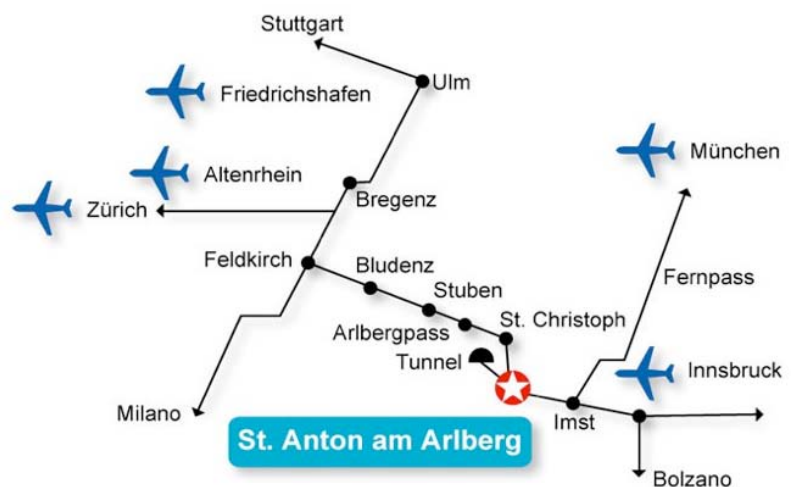

## LOCATION:

Our house "Forsthaus Jehle" is situated in a sunny and calm part of St. Jakob.

## TRAVEL- ROUTE

- By car, take the exit „ A “ to the „ **St Jakober Dorfstraße**“.
- After approx. 400 m you will find the sign „ **Forsthaus Jehle** “ on the right hand side.
- Follow the street „ **Grieseggweg** “.
- After approx. 100 m you will find the house on the left hand side.