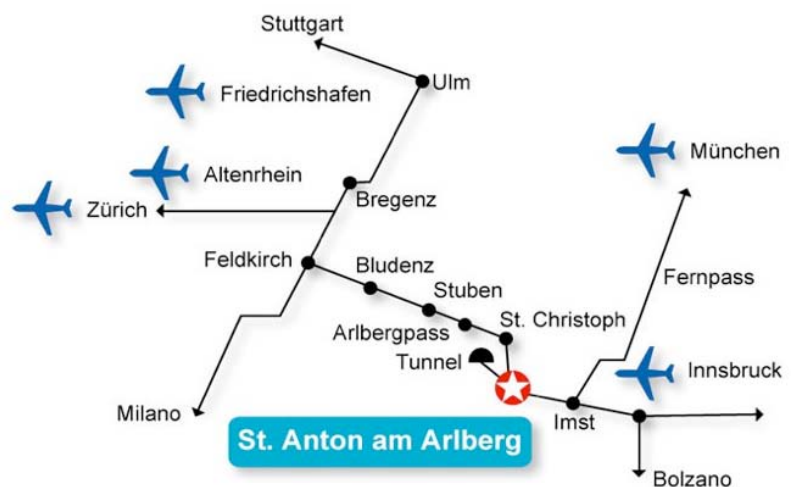

Forsthaus Jehle

Fam. Otto und Hildegard Jehle
Grieseggweg 17
A - 6580 St. Anton am Arlberg

Tel.: 0043 5446 2971

Fax: 0043 5446 2971

E-Mail: info@forsthaus-jehle.at

LOCATION:

Our house "Forsthaus Jehle" is situated in a sunny and calm part of St. Jakob.

TRAVEL- ROUTE

- By car, take the exit „ A “ to the „ **St Jakober Dorfstraße**“.
- After approx. 400 m you will find the sign „ **Forsthaus Jehle** “ on the right hand side.
- Follow the street „ **Grieseggweg** “.
- After approx. 100 m you will find the house on the left hand side.