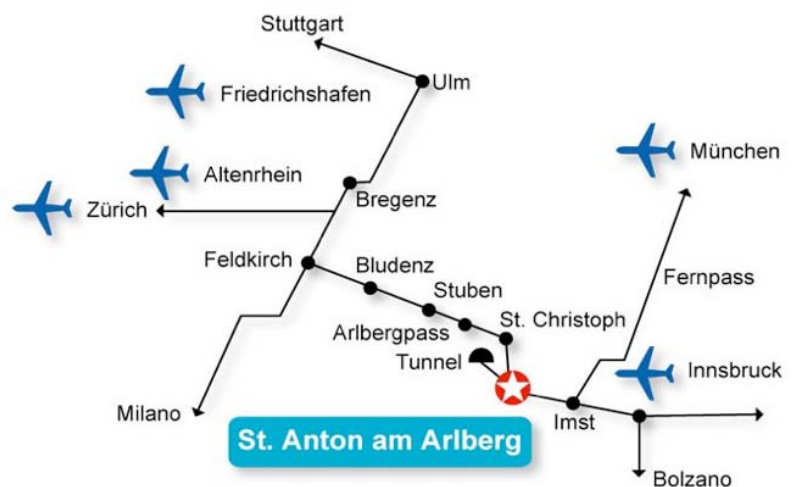

Forsthaus Jehle

Fam. Otto und Hildegard Jehle
Grieseggweg 17
A - 6580 St. Anton am Arlberg

Tel.: 0043 664 2079538

Fax: 0043 5446 2971

E-Mail: info@forsthaus-jehle.at

LOCATION:

Our house "Forsthaus Jehle" is situated in a sunny and calm part of St. Jakob.

TRAVEL-ROUTE

- By car, take the exit „A“ to the „**St Jakober Dorfstraße**“.
- After approx. 400 m you will find the sign „**Forsthaus Jehle**“ on the right hand side.
- Follow the street „**Grieseggweg**“.
- After approx. 100 m you will find the house on the left hand side.